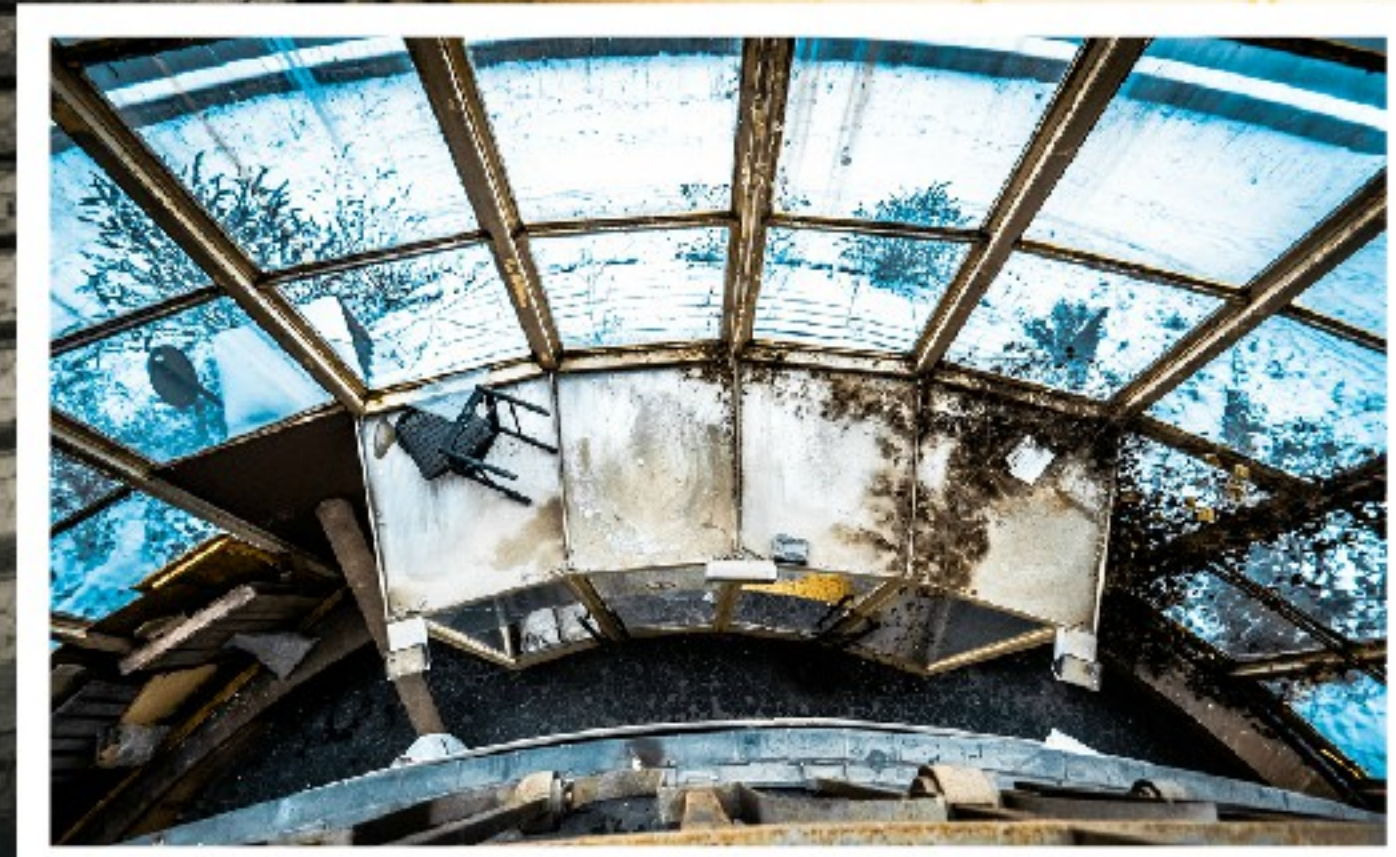

Casino Solvay
Date: 2013.01.19
Location: Charleroi, Belgium