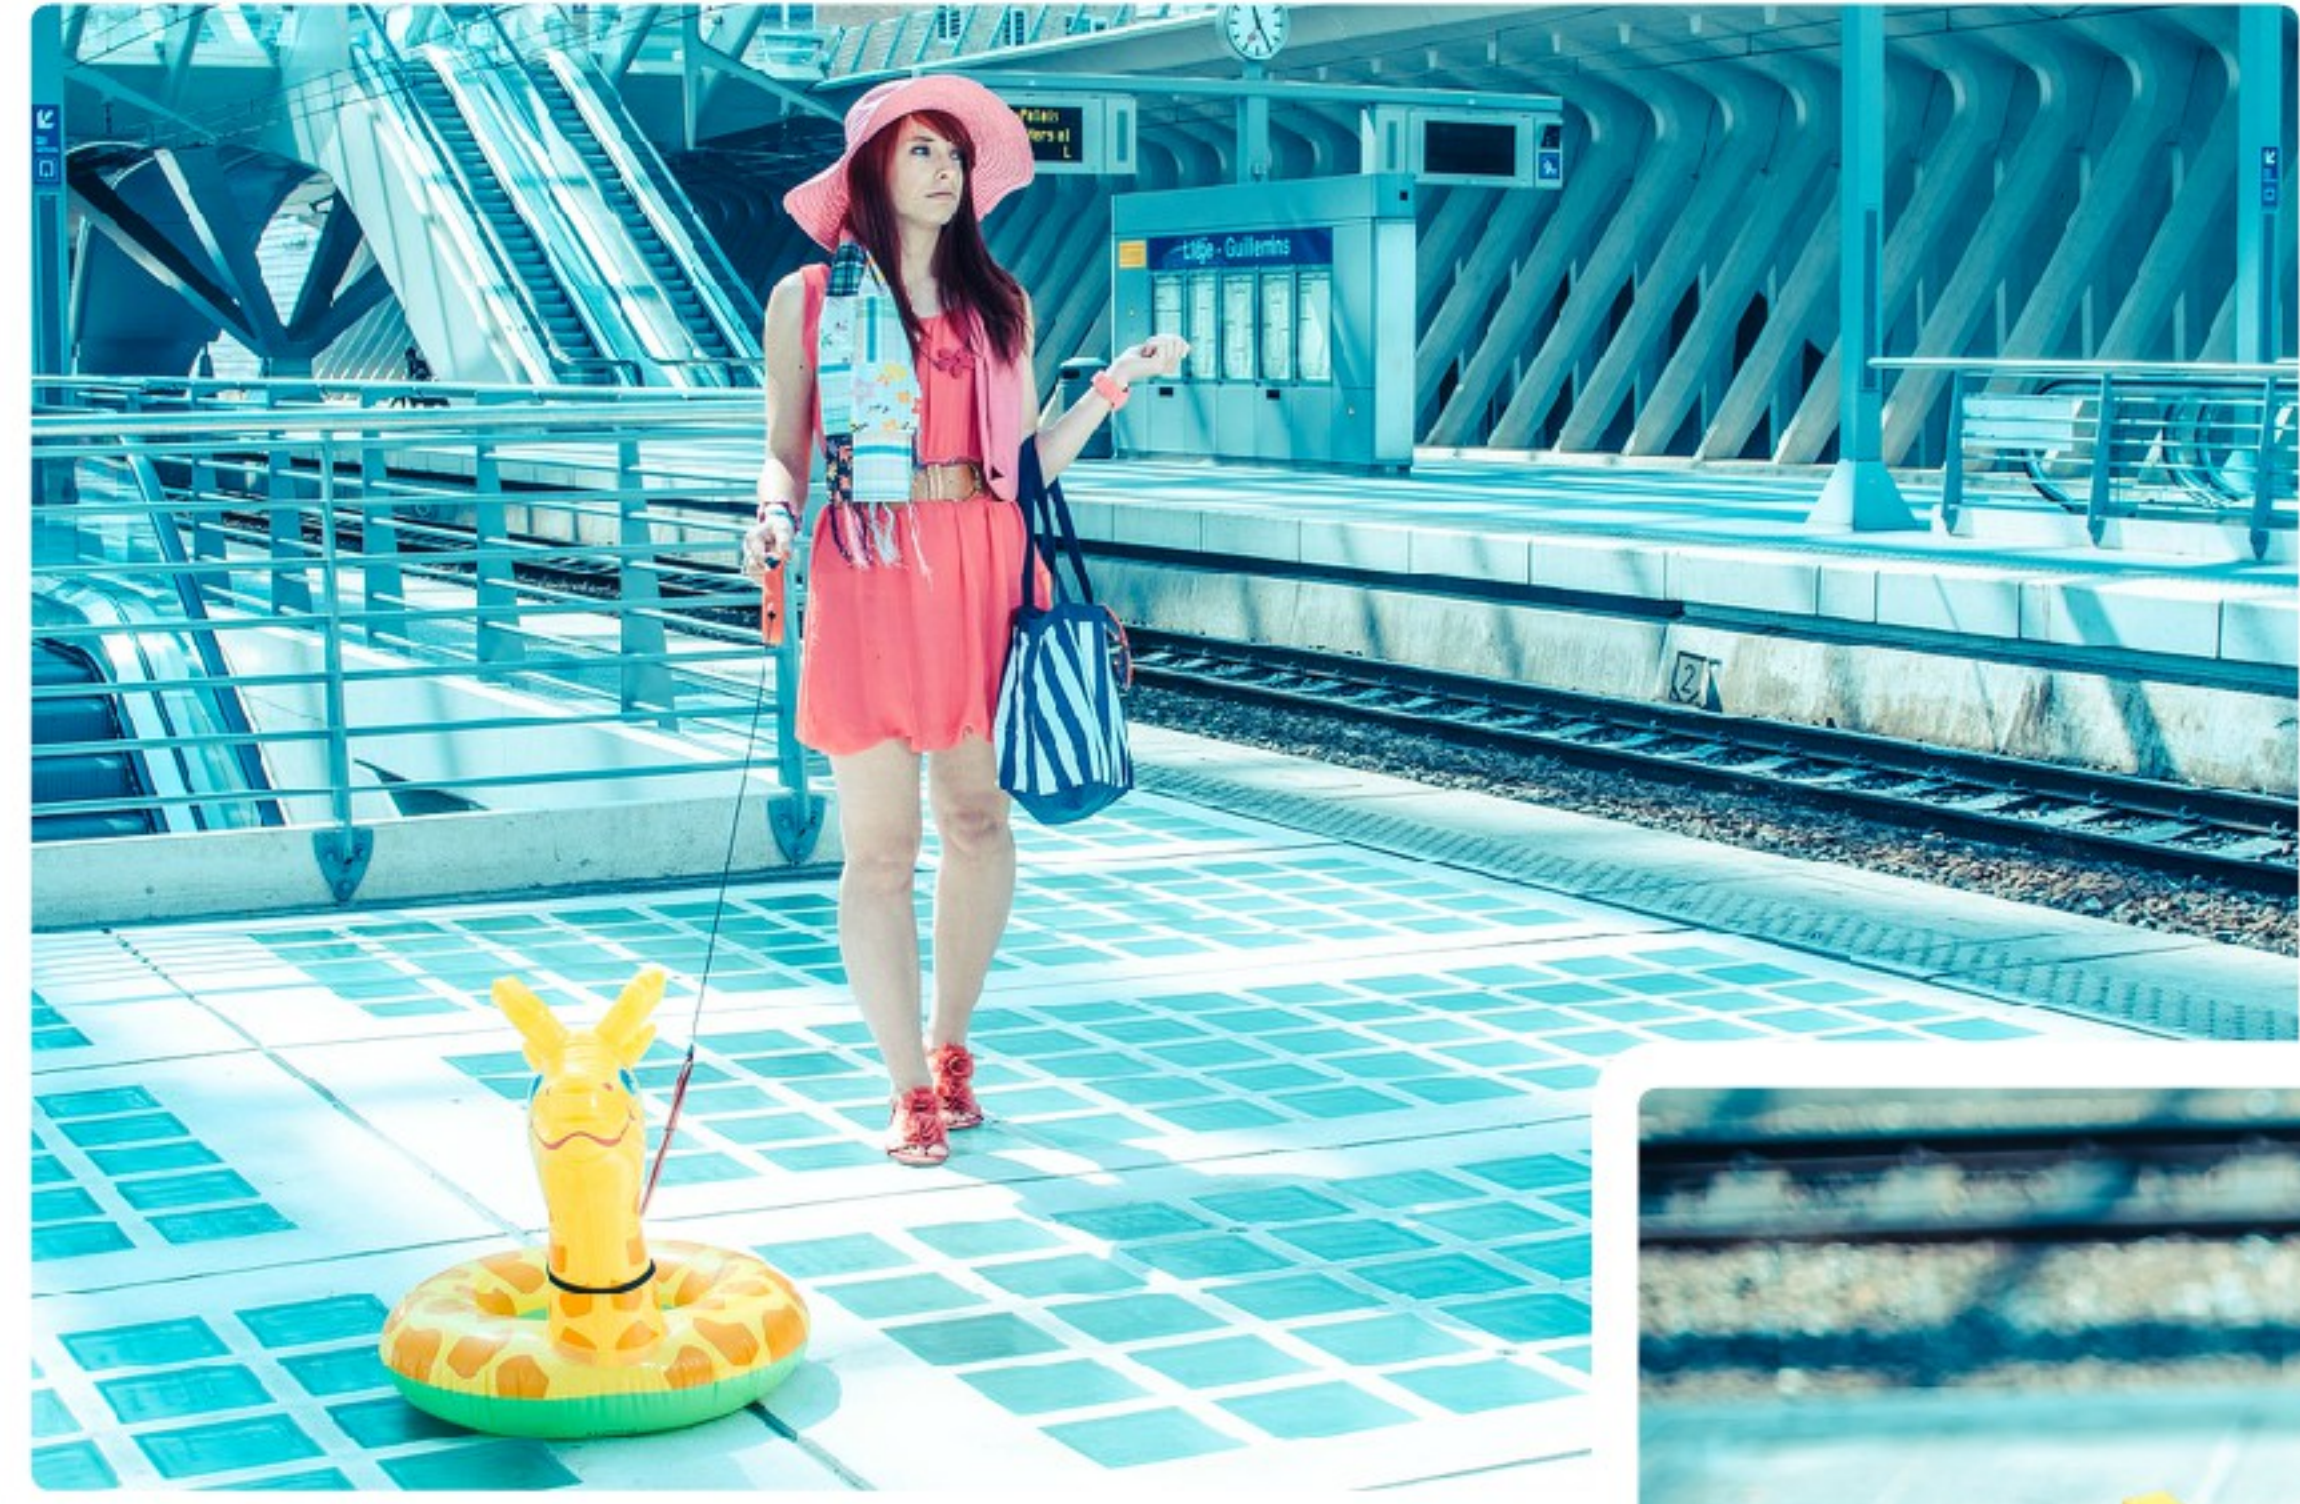

Pop Duck
Model: Paméla Bosmans
Date: 2013.06.08
Location: Liège, Belgium