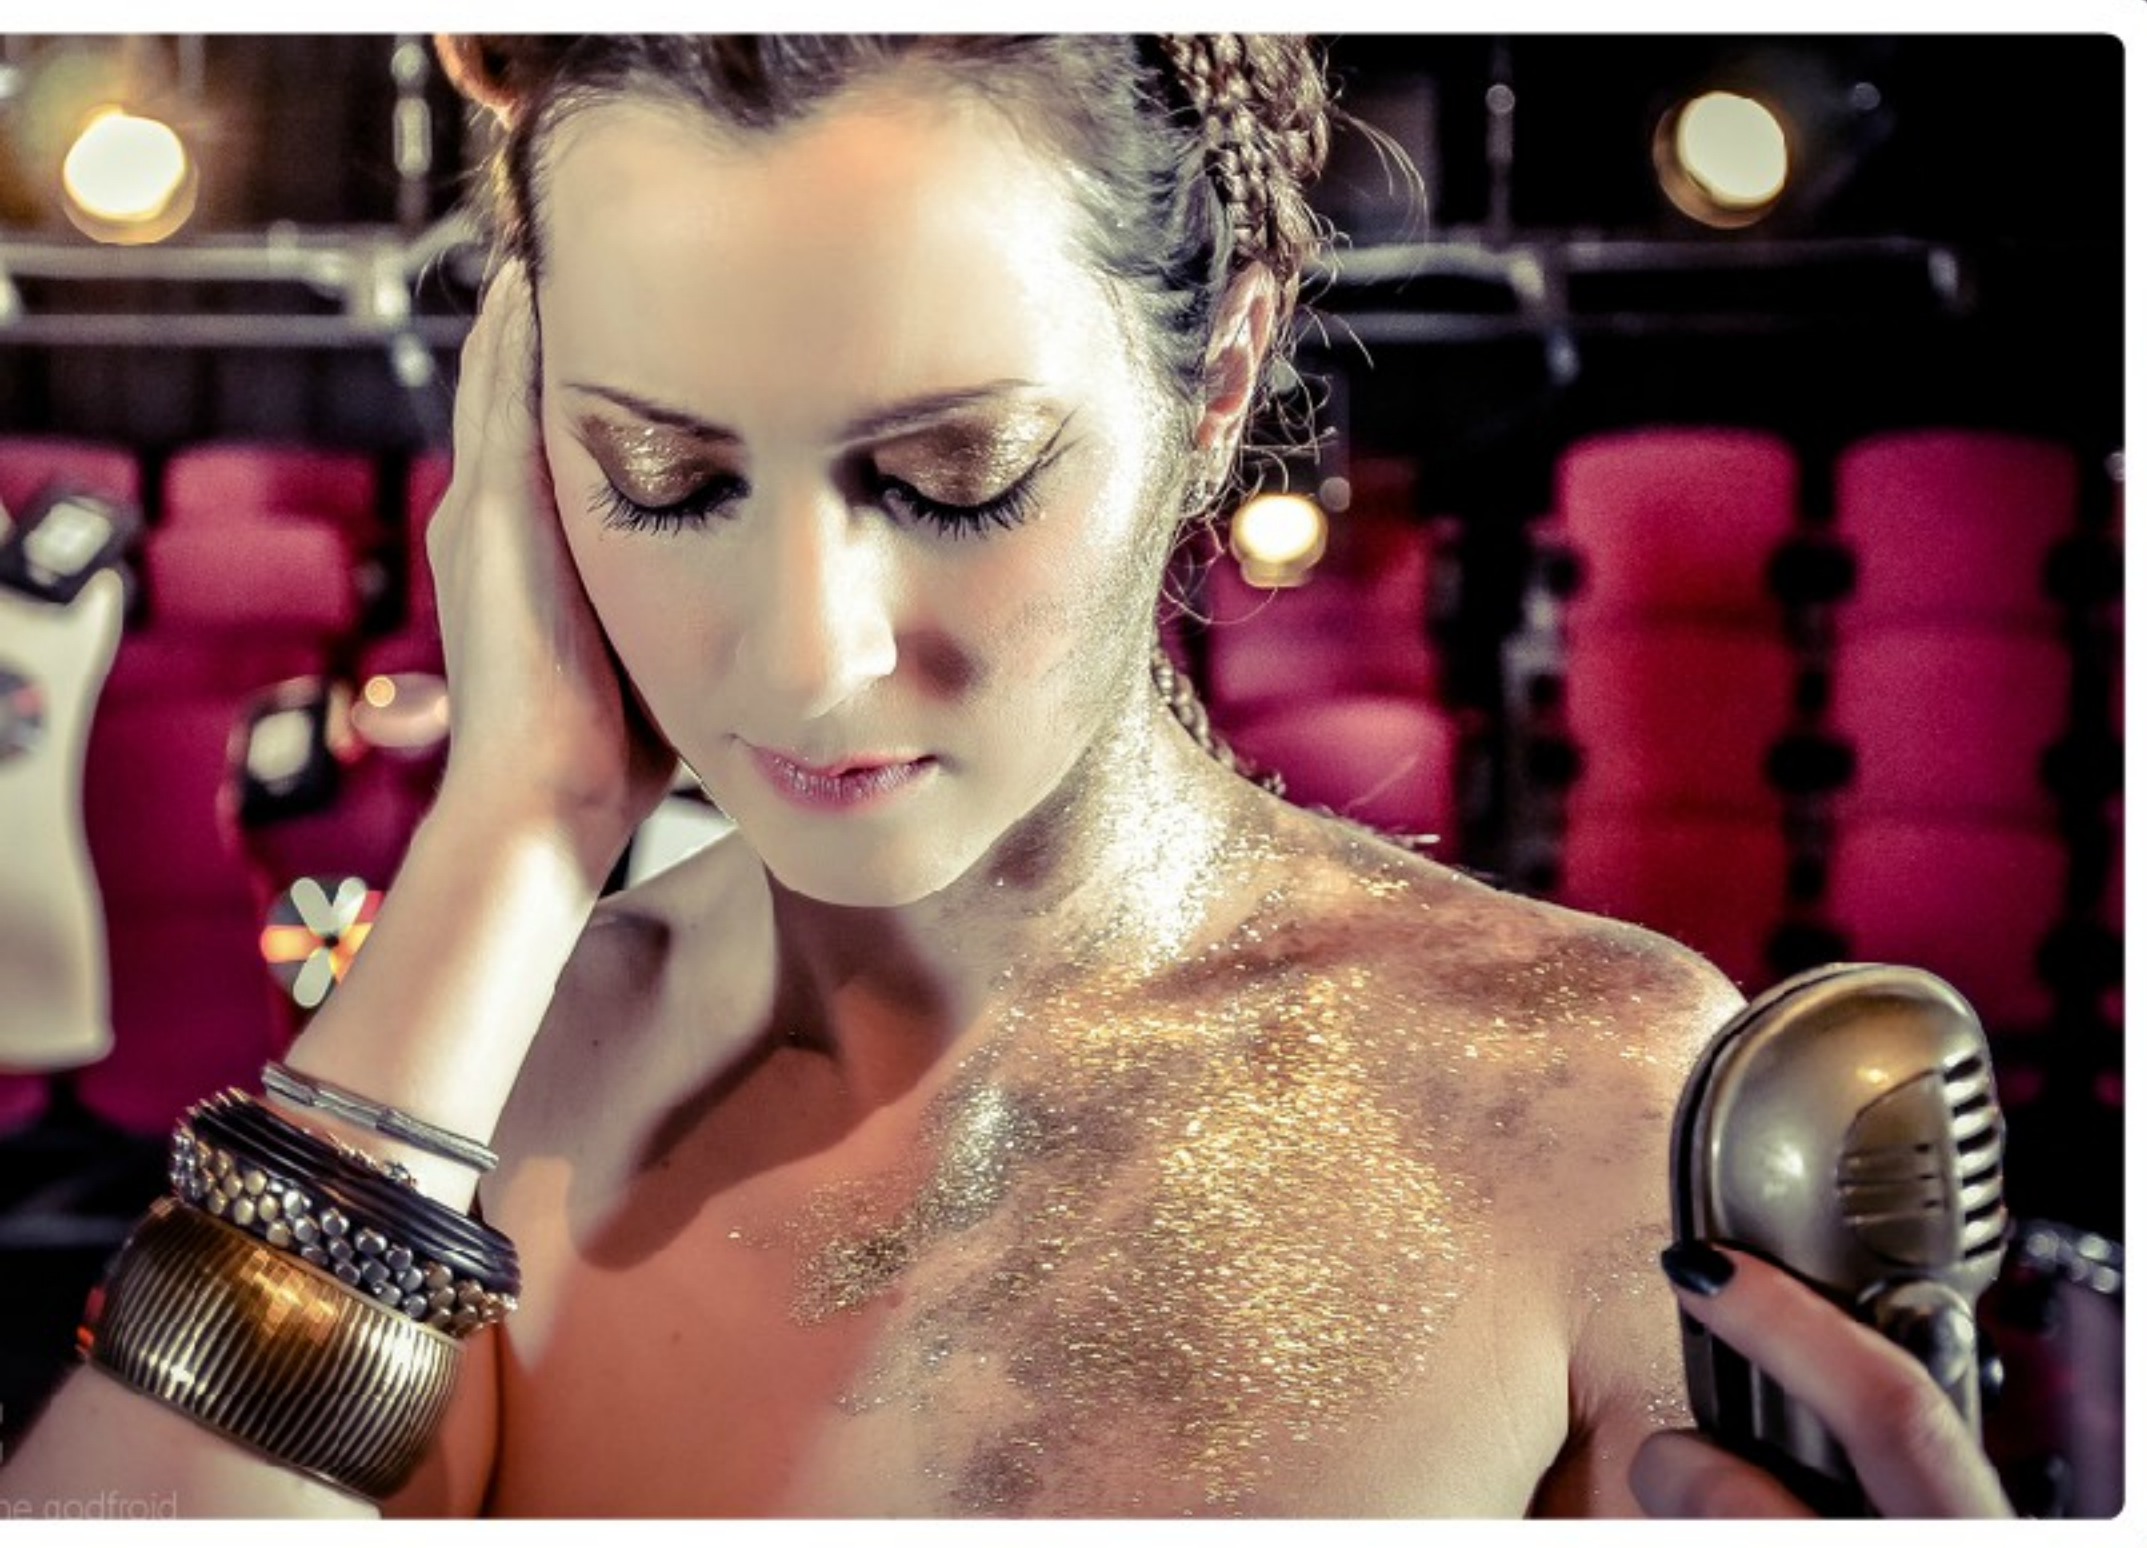

Electro Club Diva

Model: Ophélie Rosselle

MUA: Jill Est Là

Date: 2013.02.24

Location: Andenne, Belgium