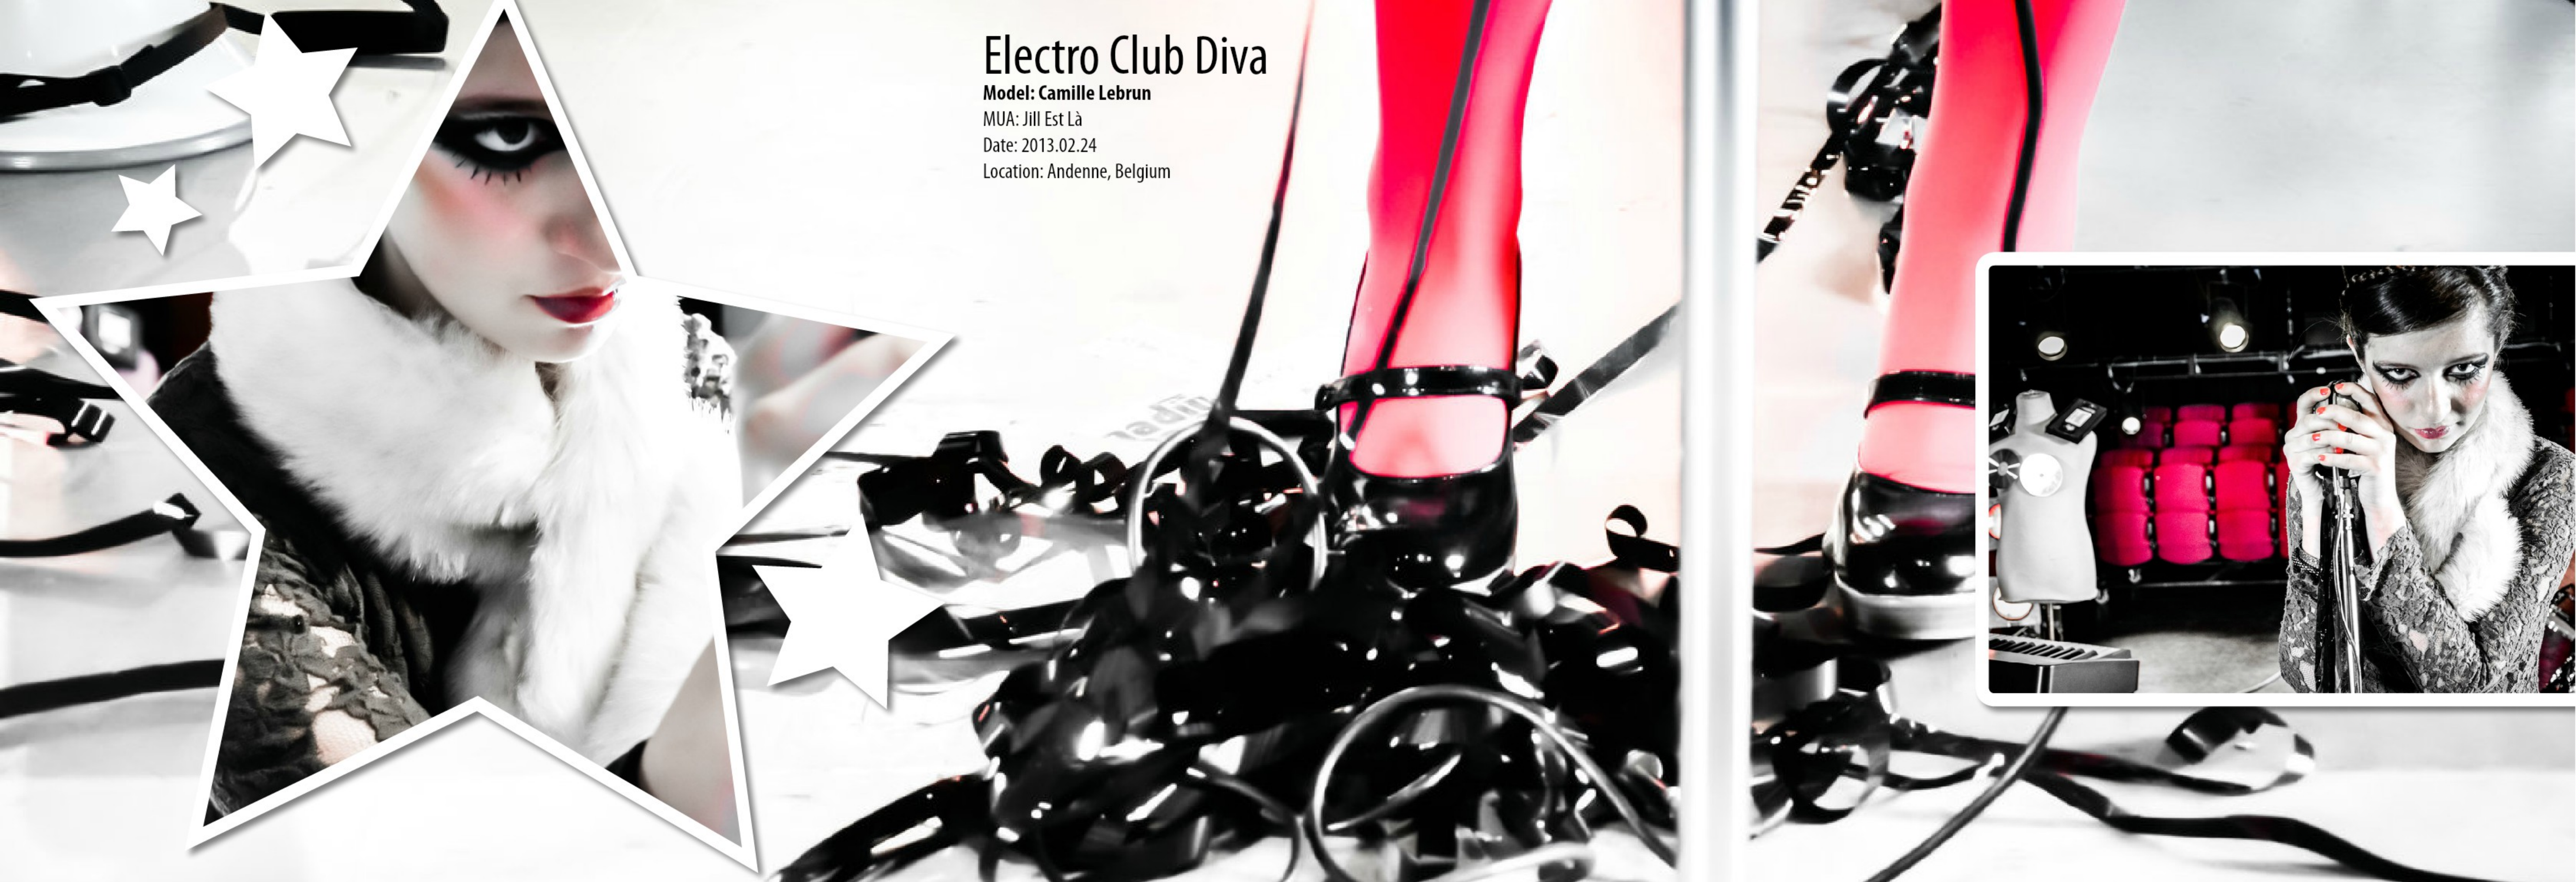

Electro Club Diva

Model: Camille Lebrun

MUA: Jill Est Là

Date: 2013.02.24

Location: Andenne, Belgium